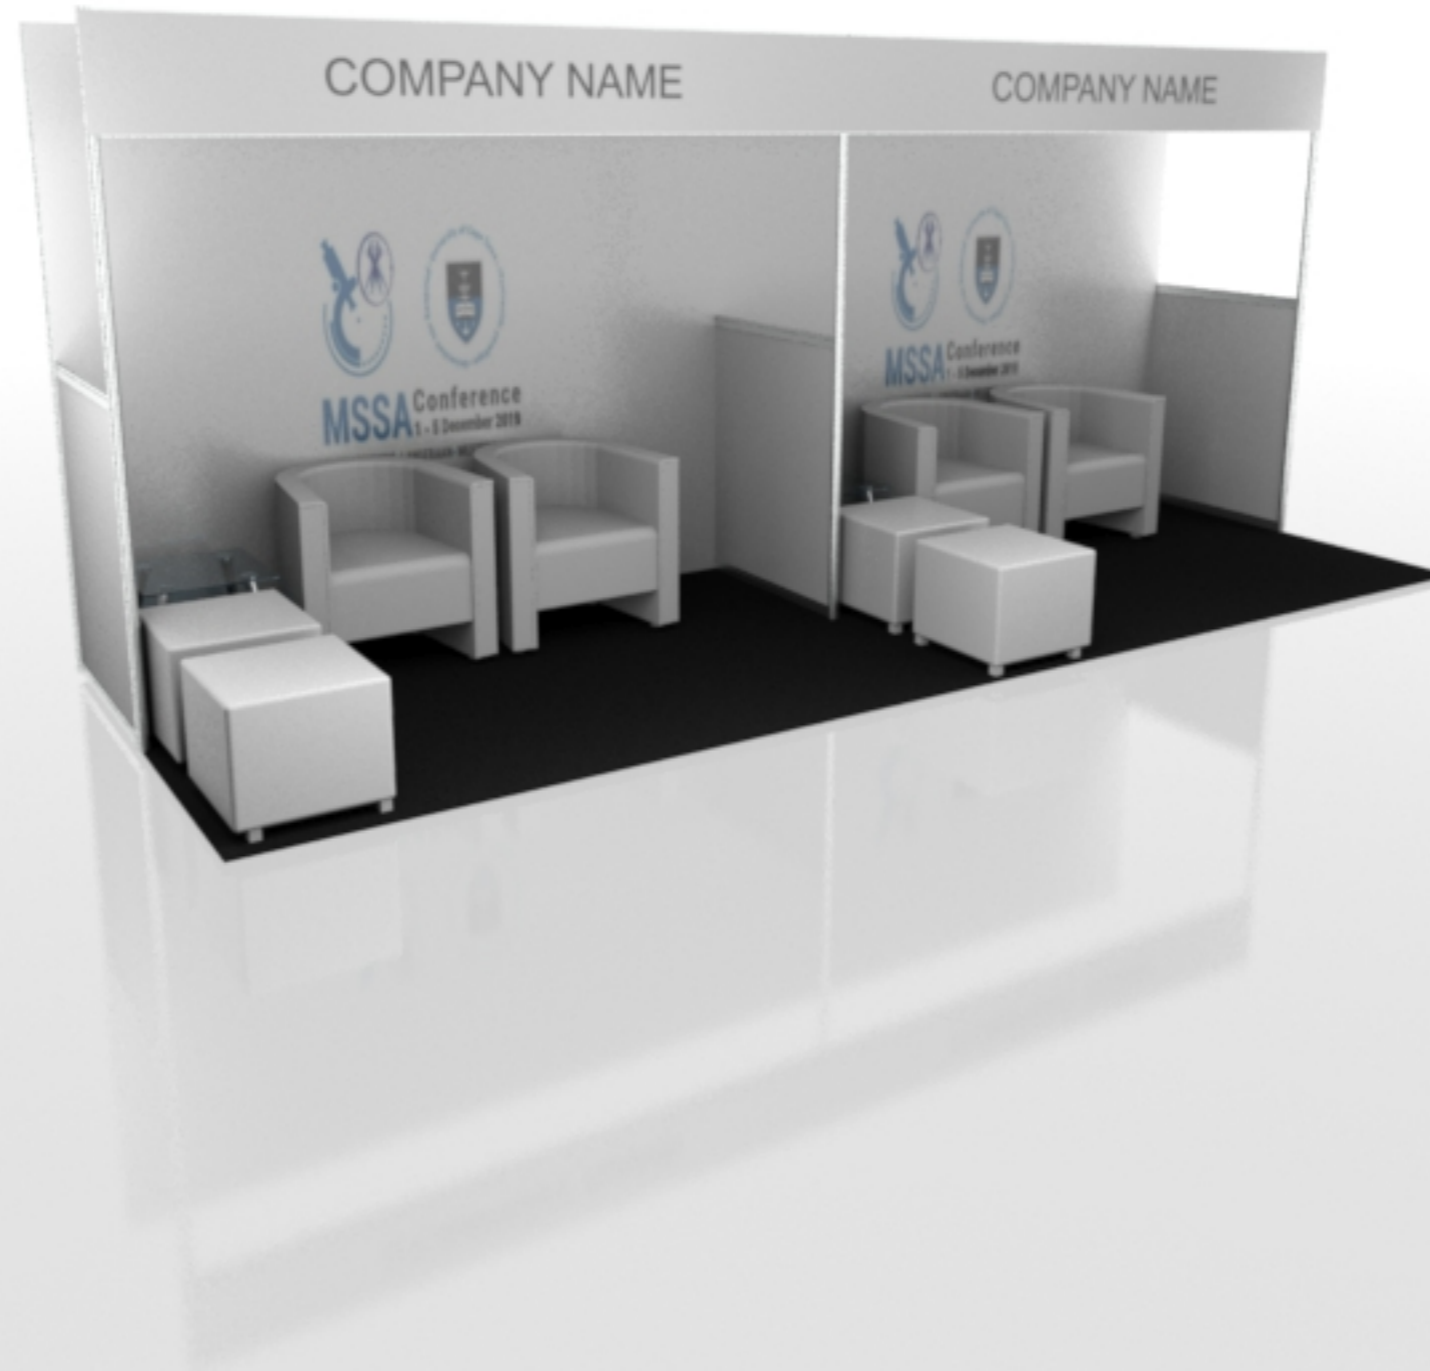

CLIENT:
Scatterlings

SHOW:
MSSA

AE:
Caren Cloete

DESIGNER:
MICHELLE ROSS